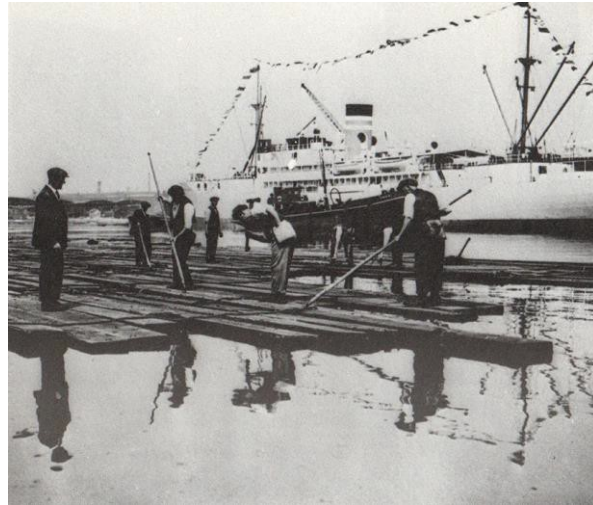

Albion Channel

Greenland Dock Marina

Surrey Water cycle path

Rich history and context

From market gardens to shipyards in Elizabethan times, and to working docks for most of the 20th century, the Rotherhithe peninsula has a rich history.

Canada Dock was once the centre of London's timber trade, where thousands of tons from Scandinavia, the Baltic and North America were unloaded every day.

Ada Salter 1866-1942

Four years of local engagement around the masterplan