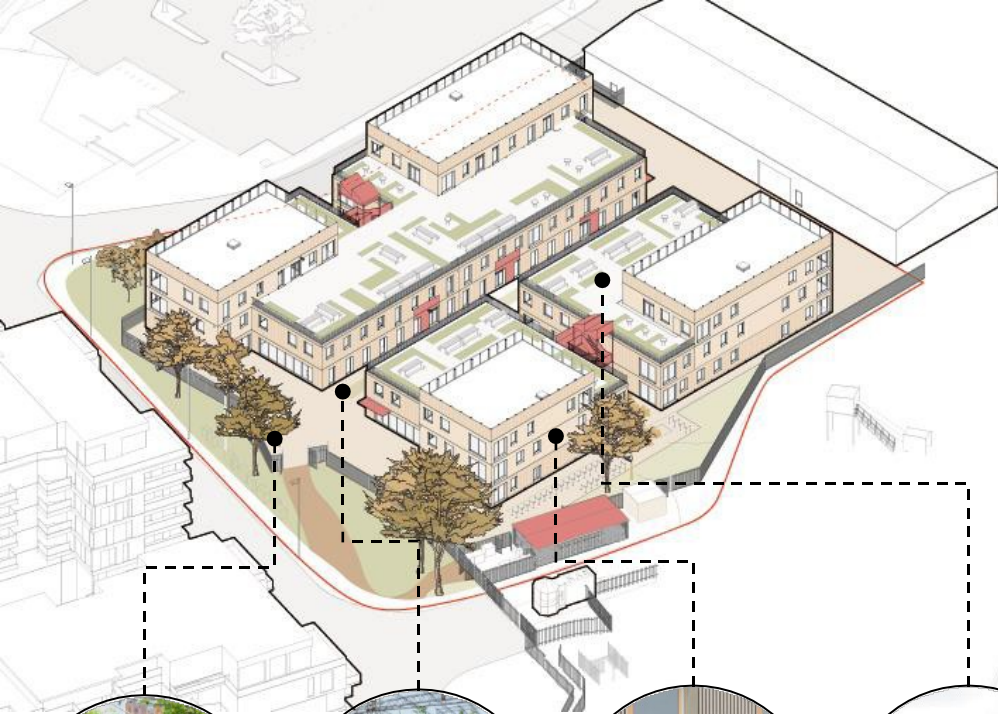

Tedi-London

A new engineering university

Founded by King's College London, Arizona State University and University of New South Wales

Community Growing