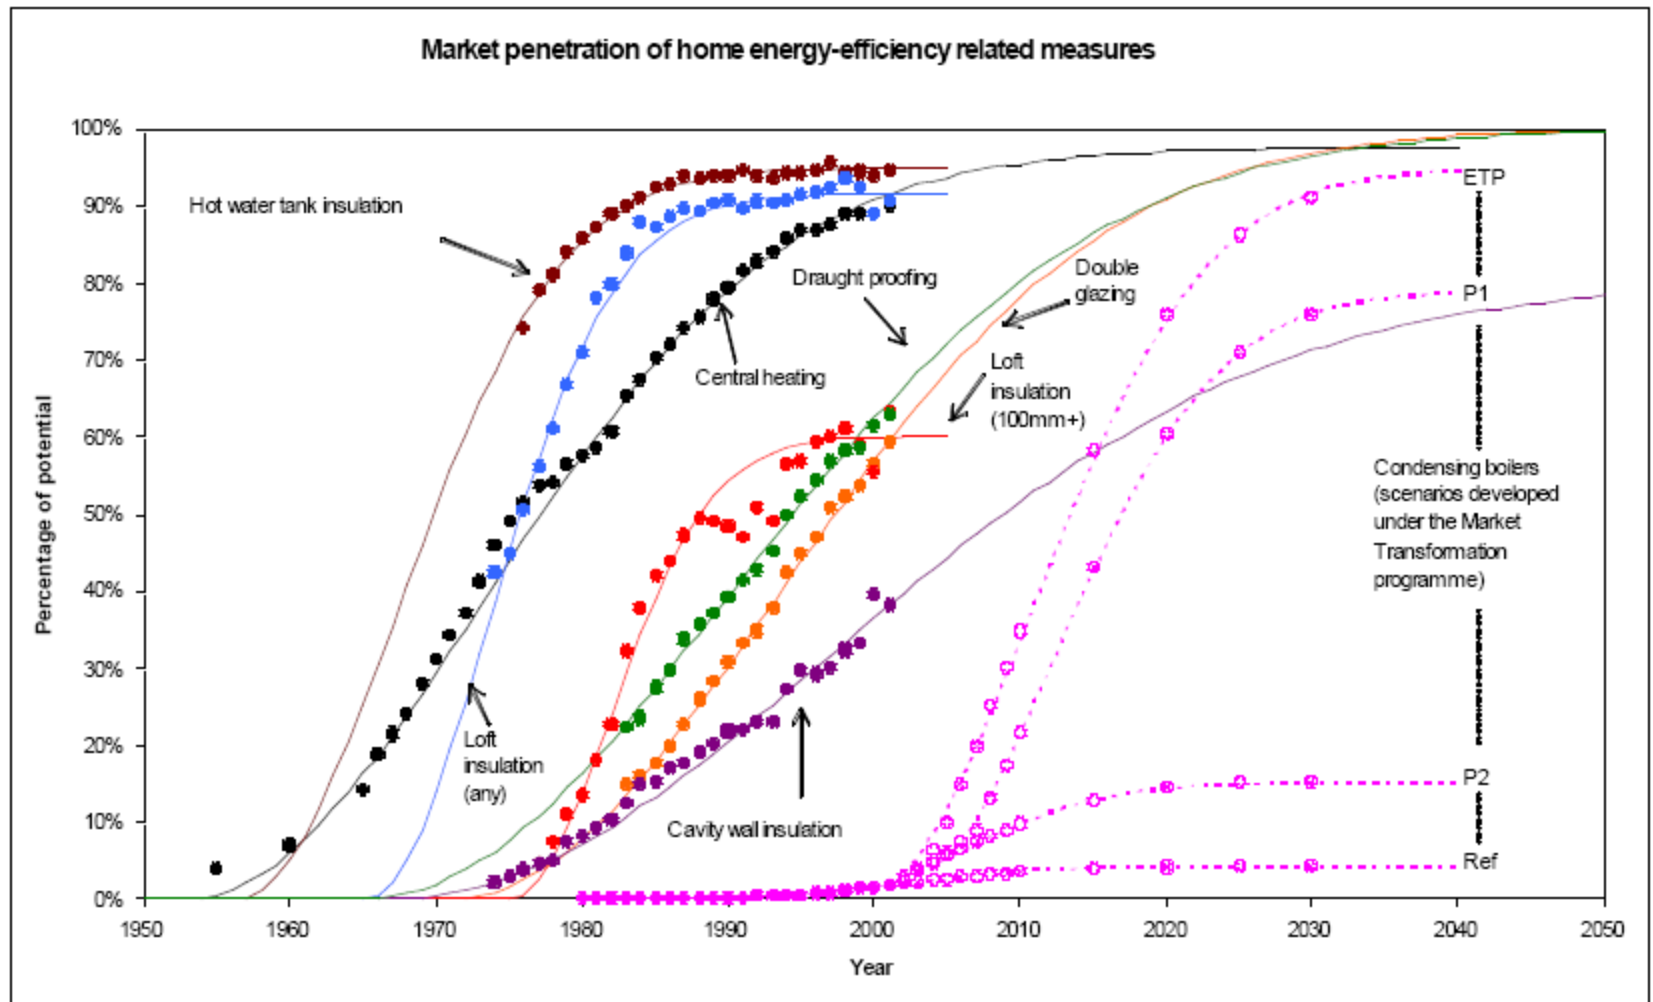

Figure 20. Central heating ownership

Figure N