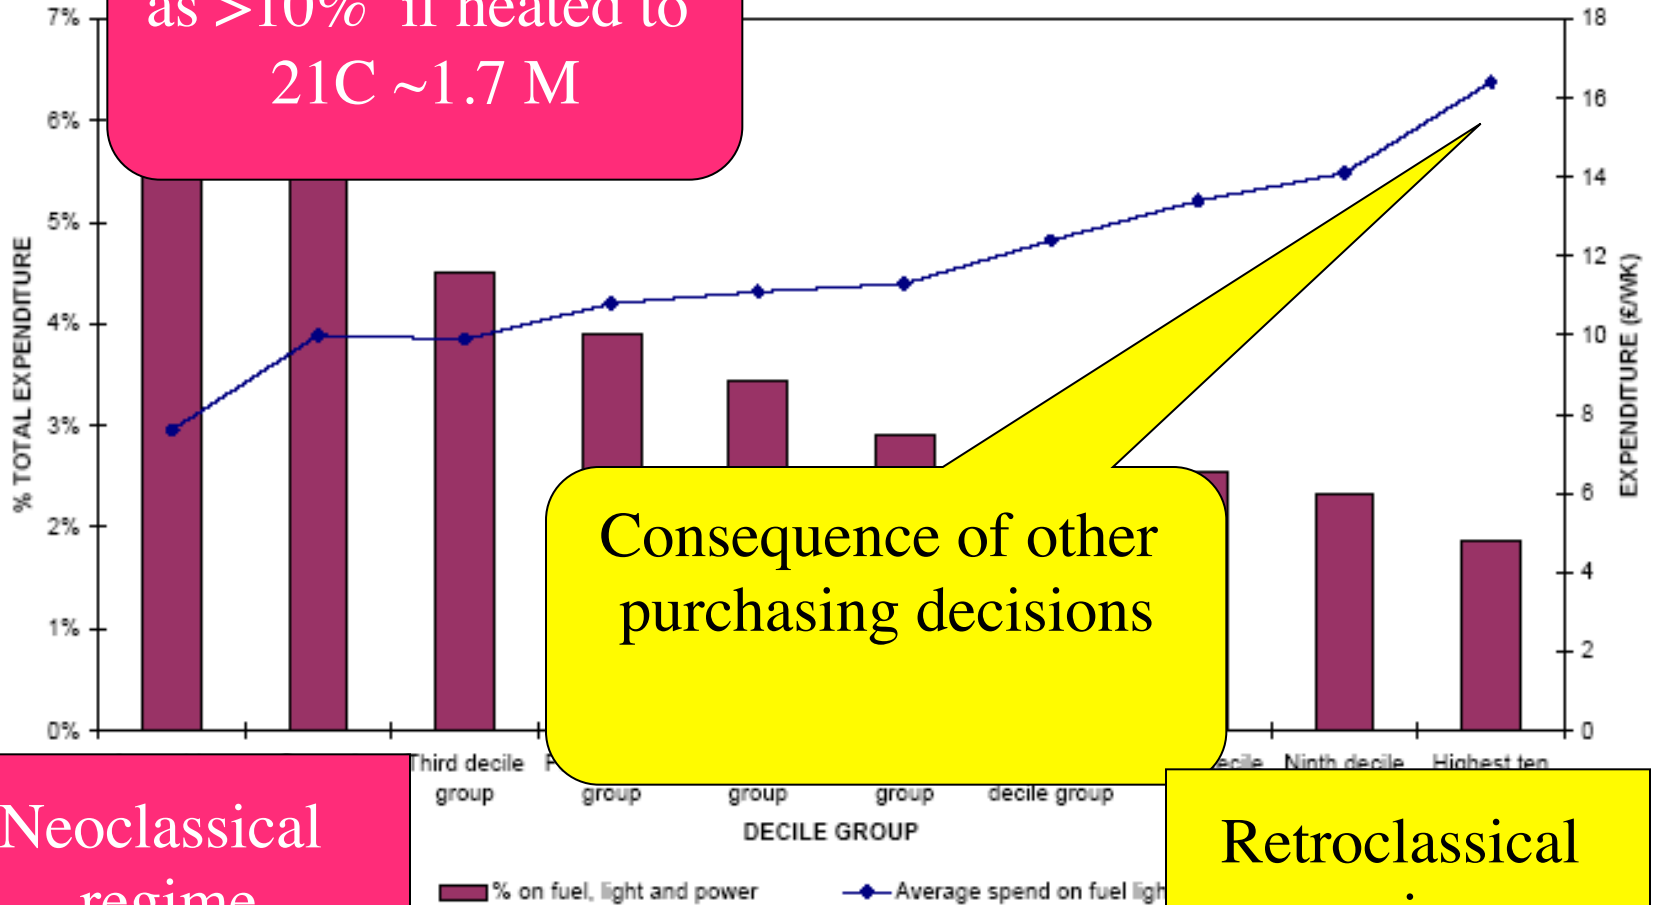

Fuel poverty defined as >10% if heated to 21C ~1.7 M

Fuel, light and power by income - 2001

Consequence of other purchasing decisions

Neoclassical regime

Retroclassical regime

Figure 5. Weekly expenditure and percentage expenditure on fuel, light and power by income – 2001.